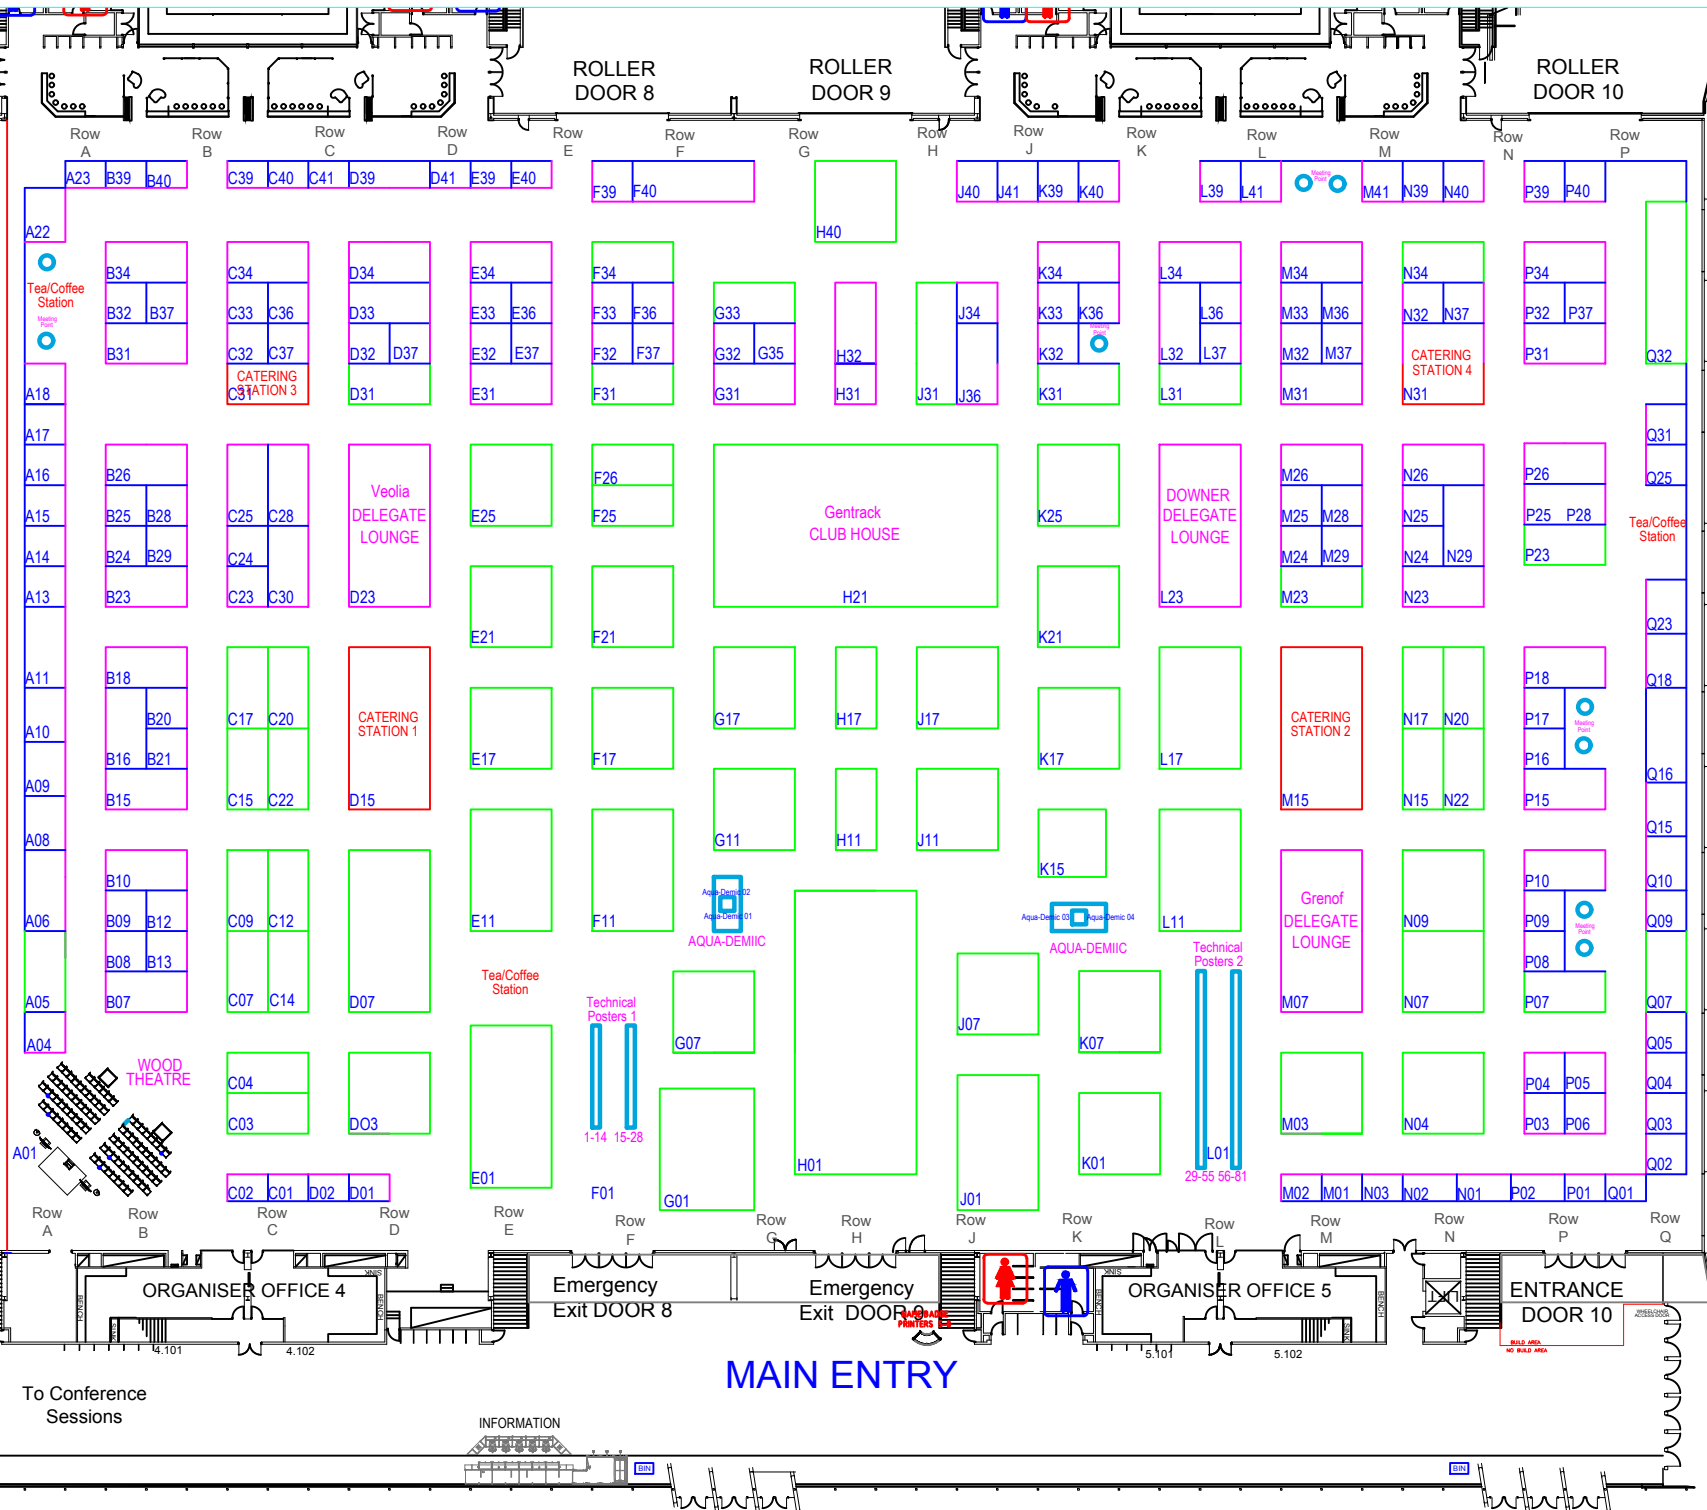

House Full

Ozwater'19 Exhibition Sold Out

Melbourne Exhibition Centre
BAY'S - 14 - 20
 Version 112 as @18April, 2019
 Plan subject to change.

Notes:

MAIN ENTRY

To Conference Sessions

INFORMATION